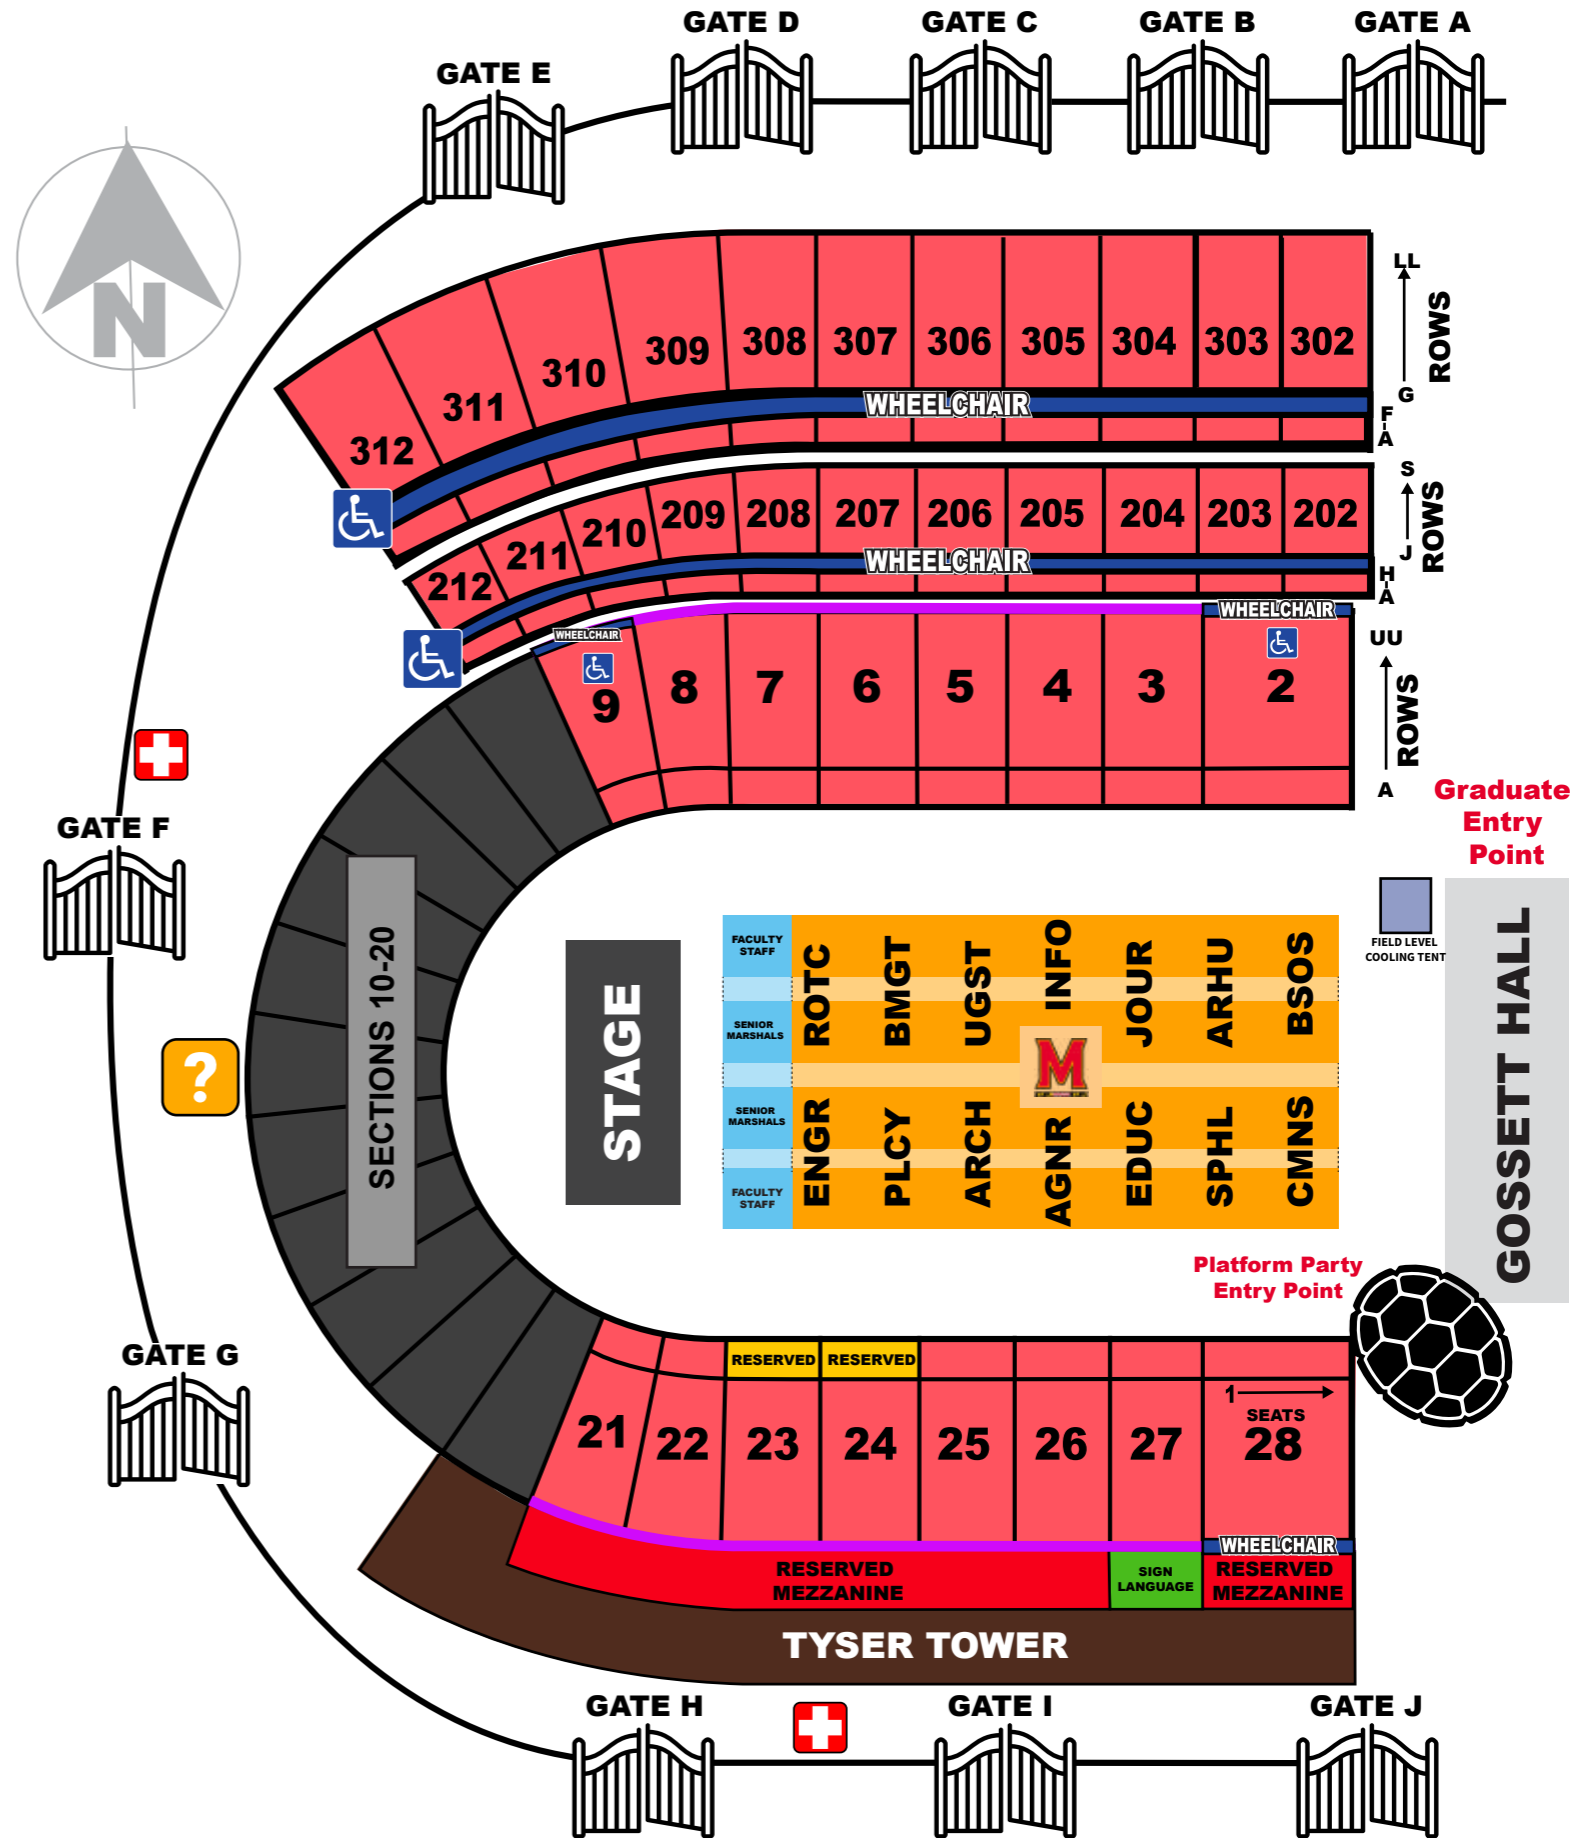

# STADIUM MAP

## KEY

-  GENERAL SEATING
-  RESERVED SEATING
-  SUITES
-  RESERVED MEZZANINE SEATING
-  SIGN LANGUAGE MEZZANINE SEATING
-  CLOSED SECTIONS
-  ACCESSIBLE SEATING
-  LIMITED MOBILITY SEATING
-  FIRST AID
-  GATE
-  INFORMATION

\*Elevators to the 200 and 300 levels are located behind seating sections 5 and 6.