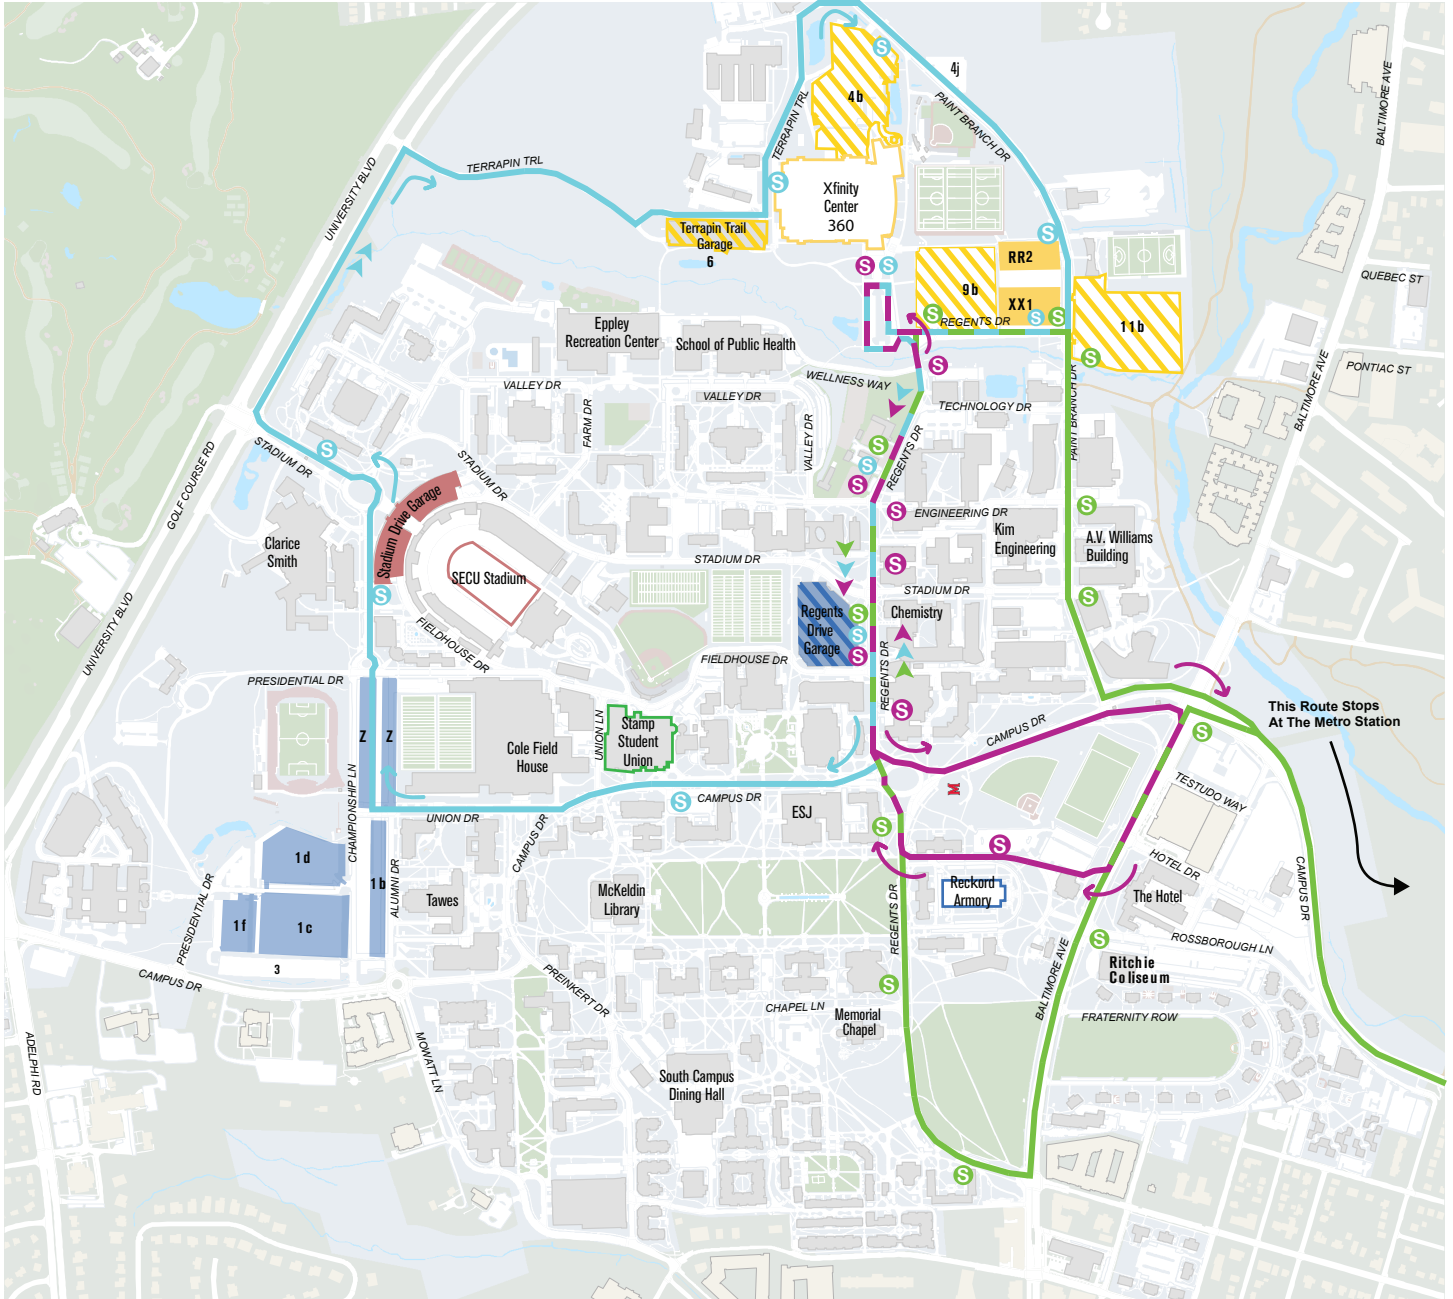

# 2026 COMMENCEMENT

PARKING & SHUTTLE GUIDE | Tuesday, May 19 - Friday, May 22

### Ceremony Location

- Reckord Armory
- Xfinity Center
- Stamp Student Union
- SECU Stadium

### Parking Location for

- Xfinity Center
- SECU Stadium
- Xfinity Center & SECU Stadium
- SECU Stadium & Armory
- SECU Stadium - for guests using wheelchairs/limited mobility guests

### Route Information & Times

	Tuesday	Wednesday	Thursday	Friday
<span style="background-color: purple; border: 1px solid black; padding: 2px;"> </span> Ceremonies Loop	<b>7:00 AM - 9:30 PM</b> <i>(Every 3 - 6 mins.)</i>	<b>8:00 AM - 5:30 PM</b> <i>(Every 3 - 6 mins.)</i>	<b>8:00 AM - 5:30 PM</b> <i>(Every 3 - 6 mins.)</i>	<b>8:00 AM - 7:30 PM</b> <i>(Every 3 - 6 mins.)</i>
<span style="background-color: green; border: 1px solid black; padding: 2px;"> </span> College Park 104 Route	<b>6:15 AM - 11:50 PM</b> <i>(Every 20 - 45 mins.)</i>	<b>6:15 AM - 11:50 PM</b> <i>(Every 20 - 45 mins.)</i>	<b>6:15 AM - 11:50 PM</b> <i>(Every 20 - 45 mins.)</i>	<b>6:15 AM - 11:50 PM</b> <i>(Every 20 - 45 mins.)</i>
<span style="background-color: blue; border: 1px solid black; padding: 2px;"> </span> Main Ceremony Loop	—	<b>2:45 PM - 10:30 PM</b> <i>(Every 20 mins.)</i>	<b>3:45 PM - 10:30 PM</b> <i>(Every 20 mins.)</i>	—