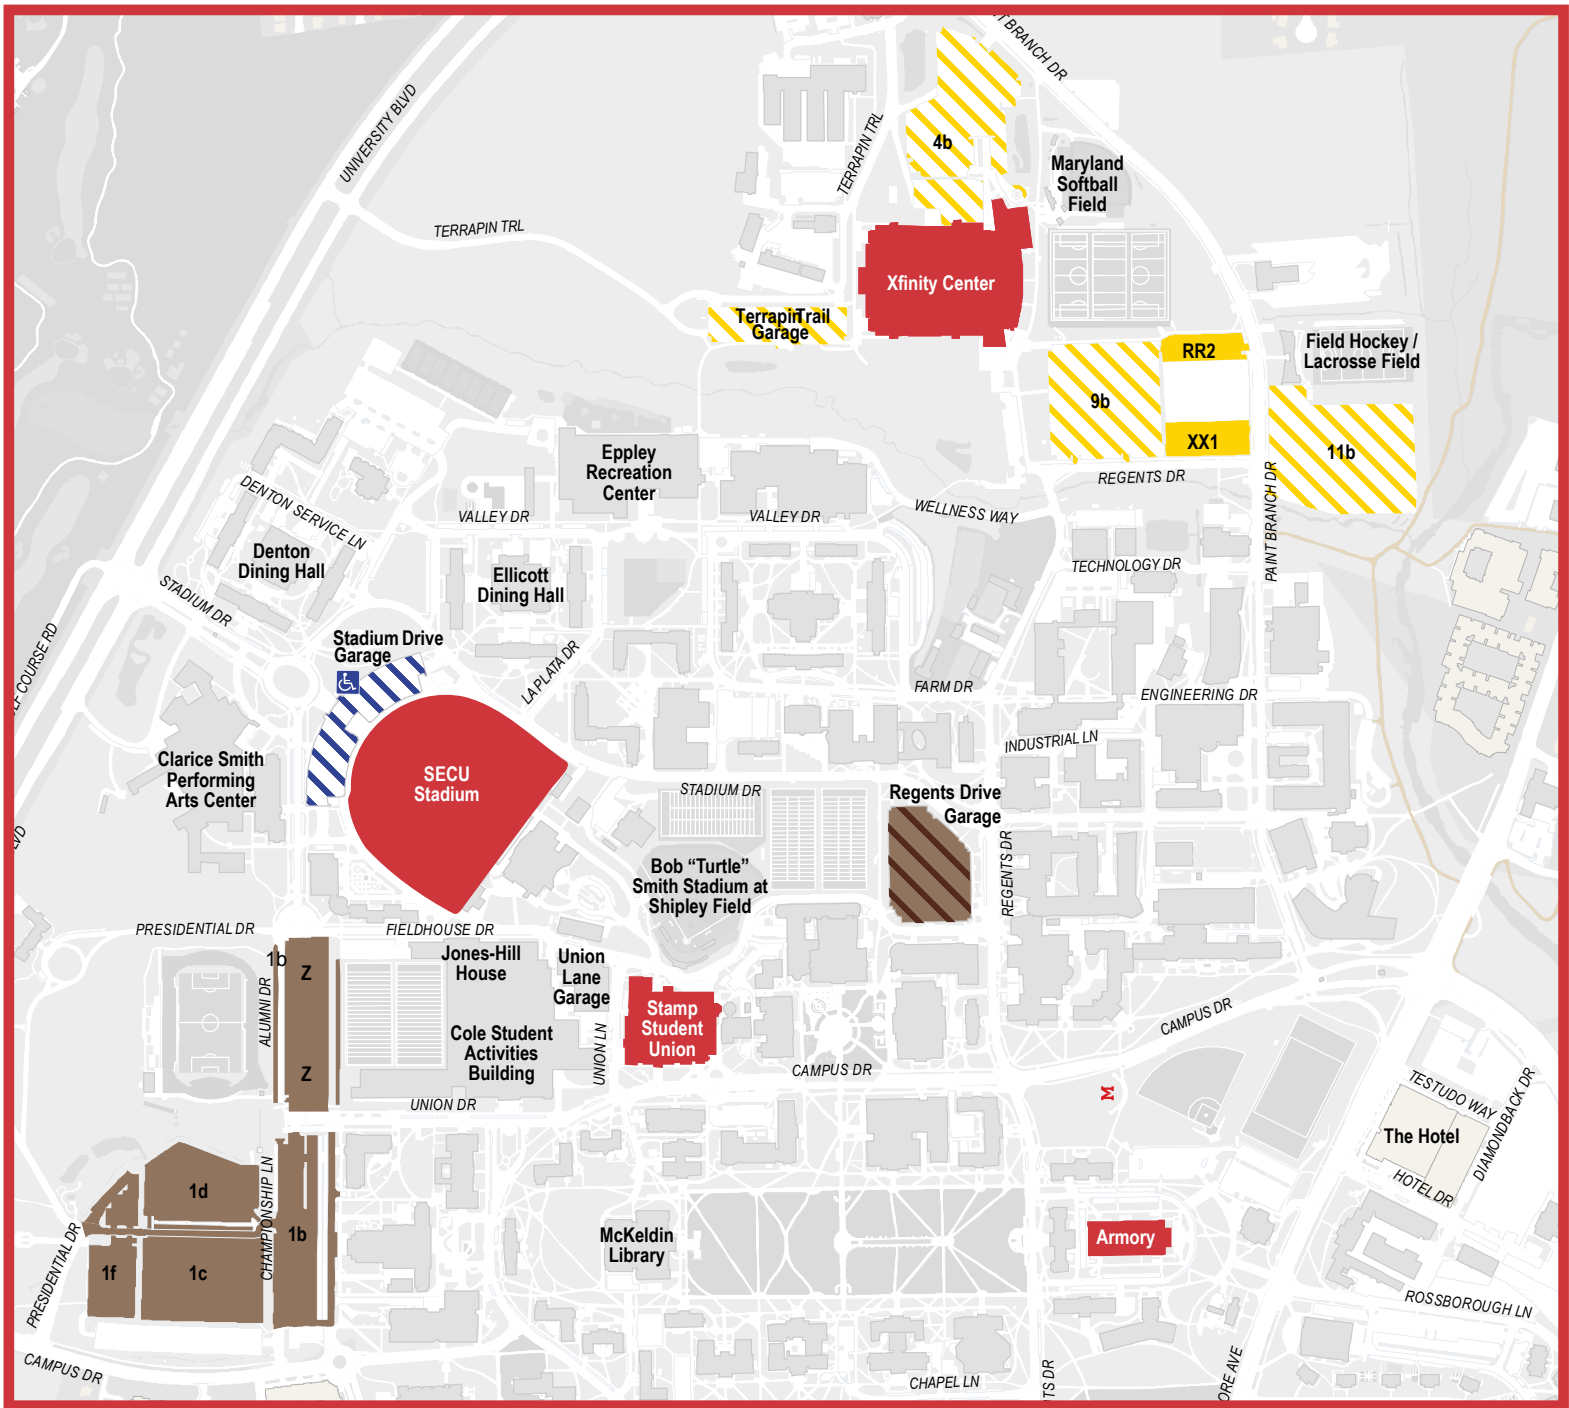

RECOMMENDED PARKING COMMENCEMENT EVENTS

EVENT VENUES

RECOMMENDED PARKING LOTS

XFINITY CENTER

SECU STADIUM

XFINITY CENTER & SECU STADIUM

SECU STADIUM & ARMORY

SECU STADIUM - For guests using wheelchairs/limited-mobility guests

Shuttles are available on campus servicing event venues. All shuttles are accessible. Refer to the shuttle route map for details.

Parking areas shows are recommended options closest to each event venue. Most parking on campus is free without permit, obey all campus signage.